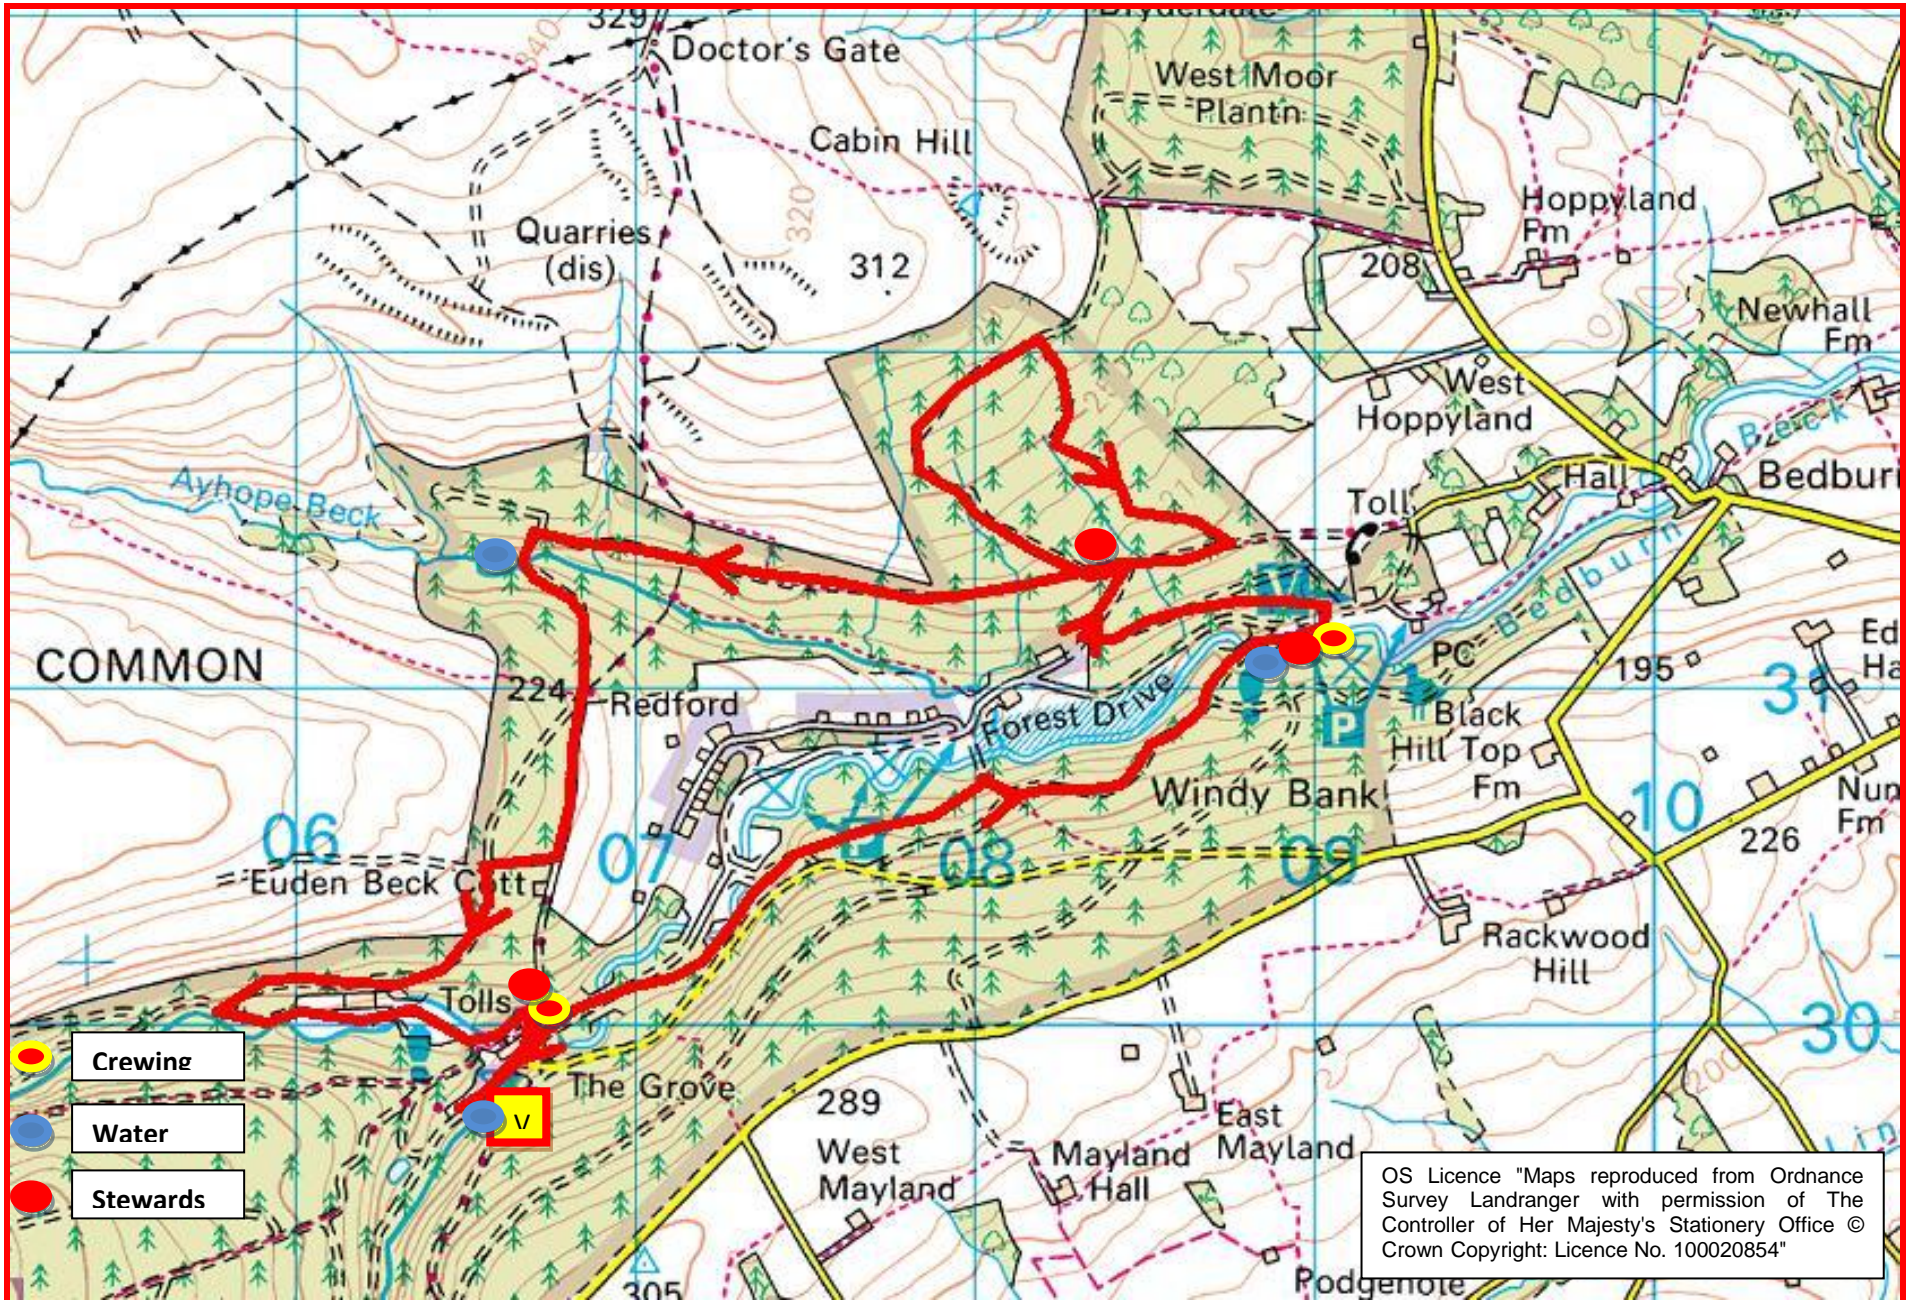

The Elephant Trees Ride 2013 incorporating The

Northern Championships 15k Sun Route

OS Licence "Maps reproduced from Ordnance Survey Landranger with permission of The Controller of Her Majesty's Stationery Office © Crown Copyright: Licence No. 100020854"