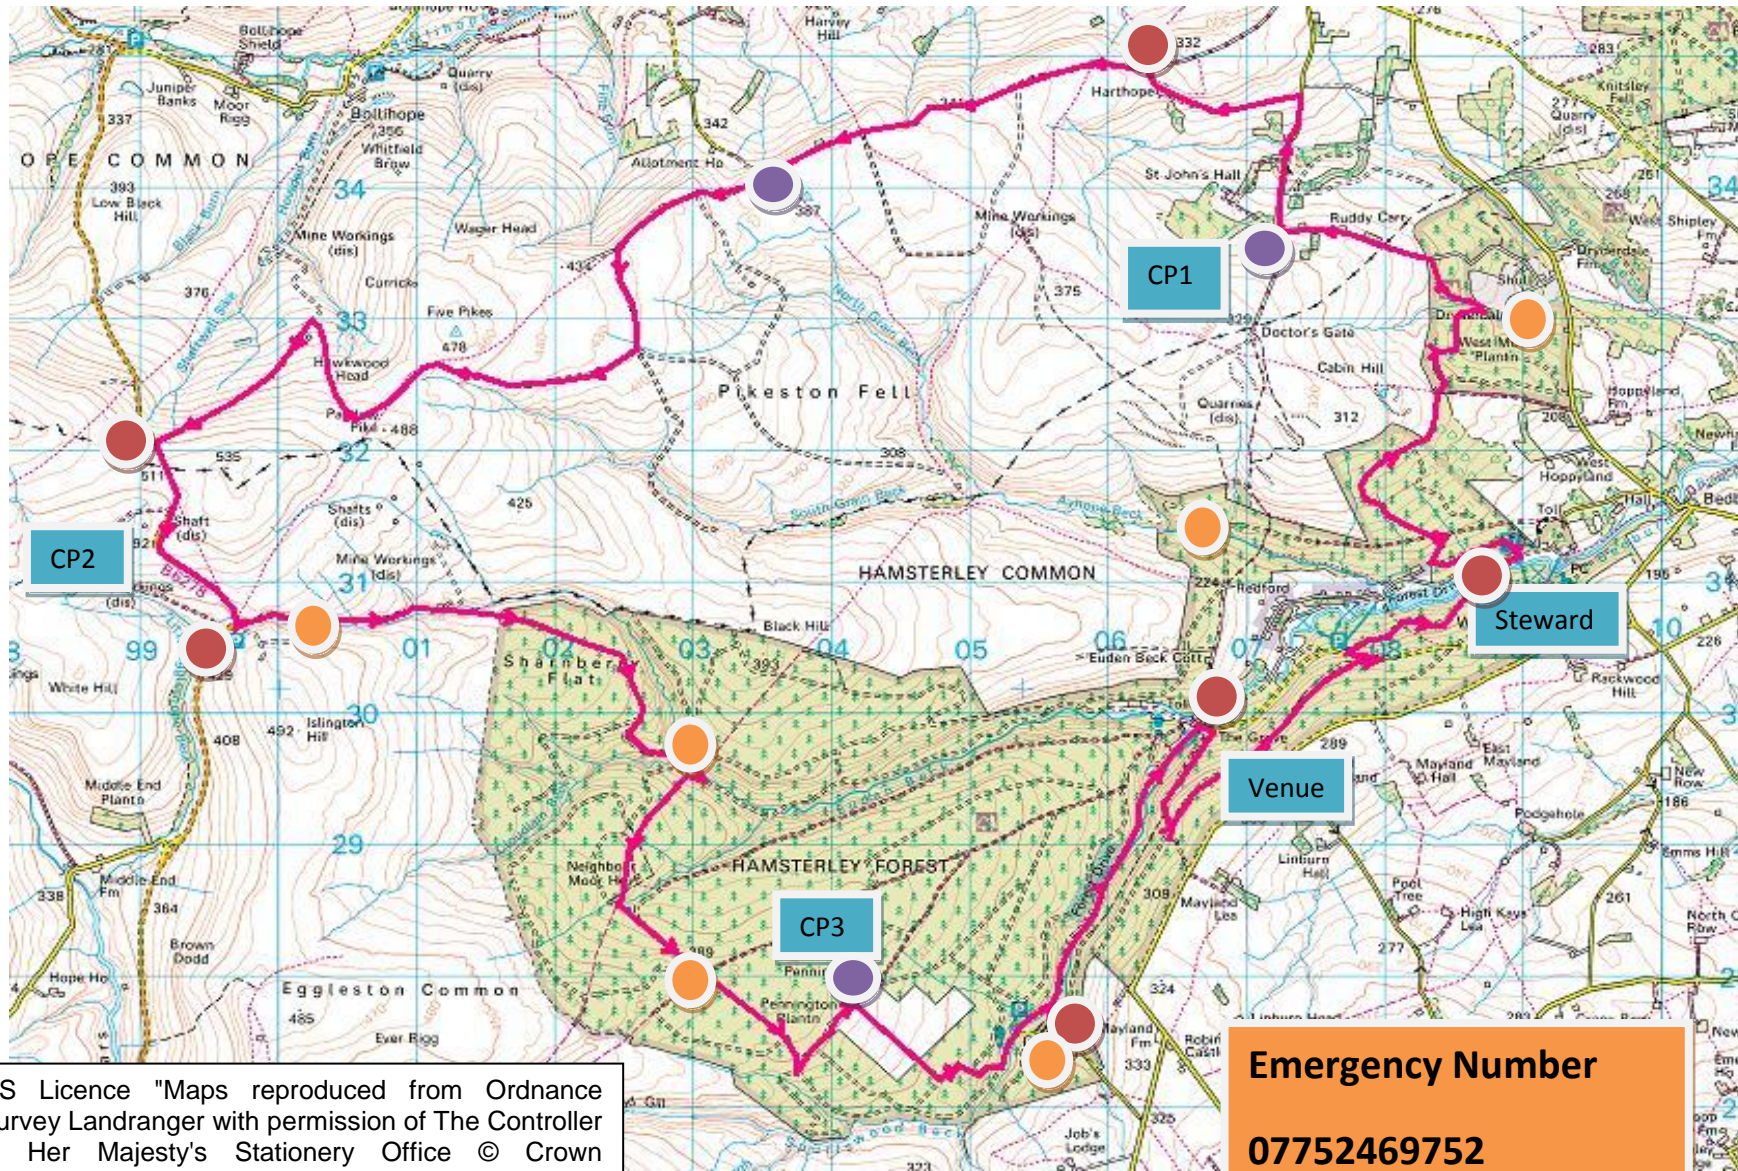

The 2012 Elephant Trees Ride Incorporating “The Baileys Northern Championships” 40km Route

Crewing 

Water 

Natural Water 

OS Licence "Maps reproduced from Ordnance Survey Landranger with permission of The Controller of Her Majesty's Stationery Office © Crown Copyright: Licence No. 100020854"